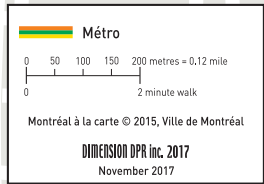

DOWNTOWN MONTRÉAL

International Society of Orthopaedic Surgery and Traumatology (SICOT)

October 9-13, 2018

Palais des congrès de Montréal (Montréal Convention Centre)